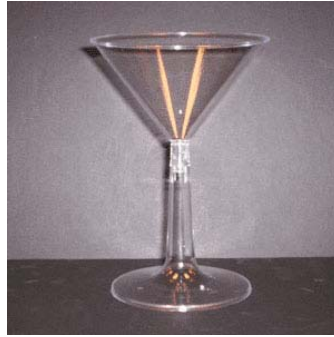

## Beverageware

6 oz Wine Glass  
Case of 100 - \$99.00

6 oz 2 piece  
Martini Glass  
Case of 96 - \$95.00

4 oz. 2 pc. Champagne  
Disposable Plastic Glass  
Case of 500 - \$99.95

5 oz Fluted Champagne  
Classicware Plastic  
Case of 100 - \$95.00